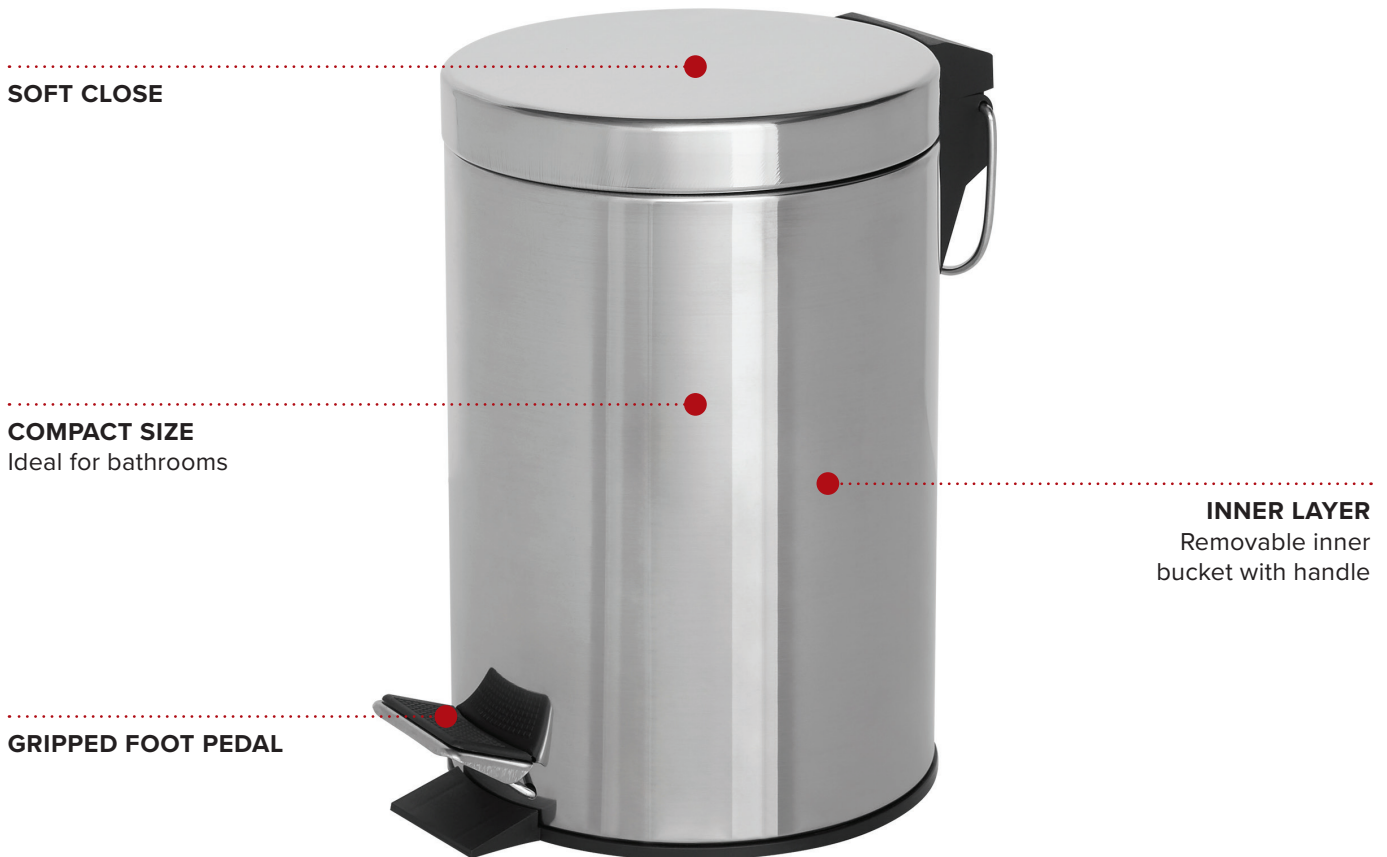

3L CROFT PEDAL BIN - POLISHED STEEL

- Easy to clean
- Inner layer
- 0.4mm Steel
- 430 grade steel

Specification
0.63kg
Pack Qty: 6

Options
Polished Steel
Black
White