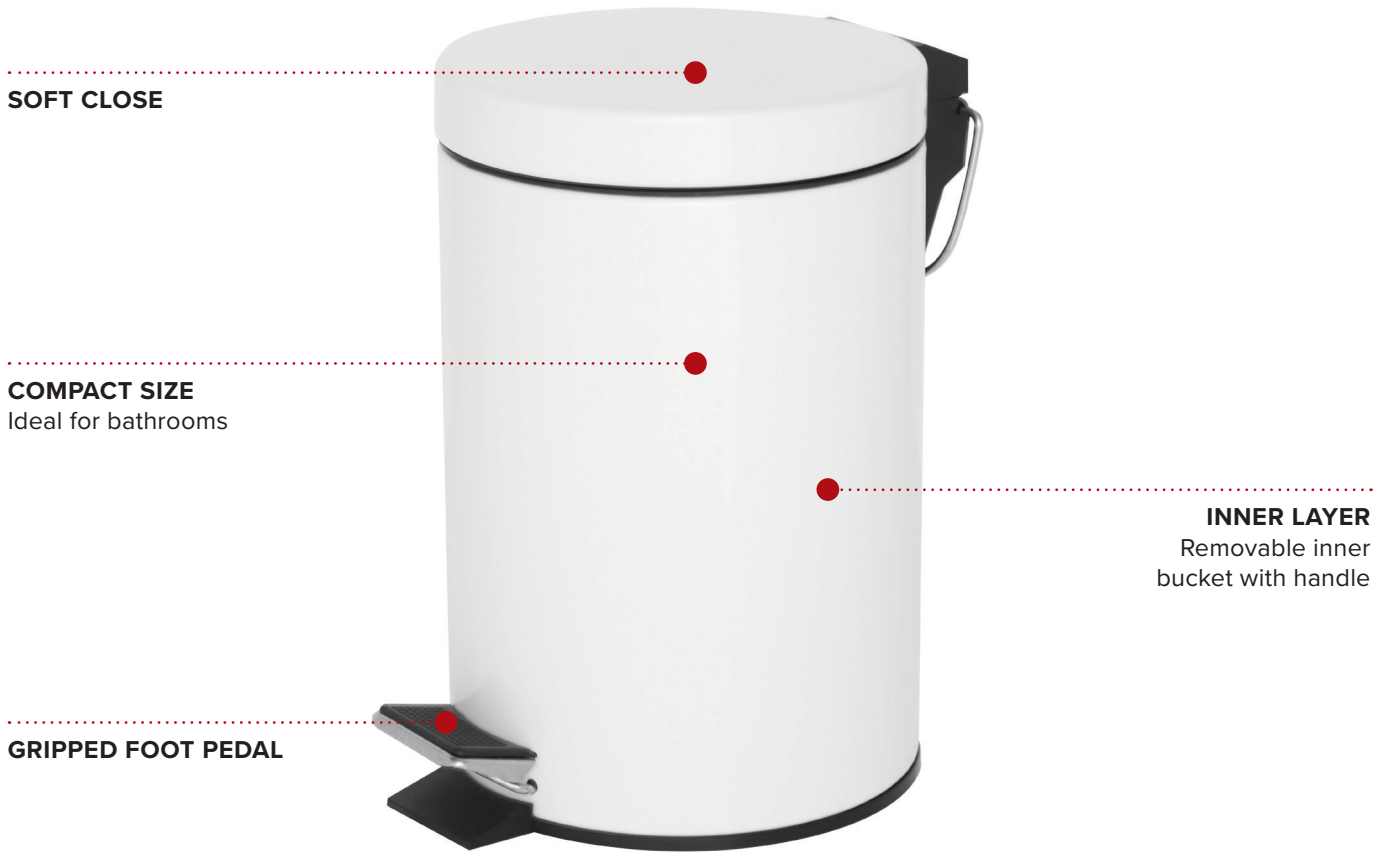

## 3L CROFT PEDAL BIN - WHITE

- Easy to clean
- Inner layer
- 0.4mm Steel

**Specification**

0.63kg  
Pack Qty: 6

**Options**

White  
Polished steel  
Black