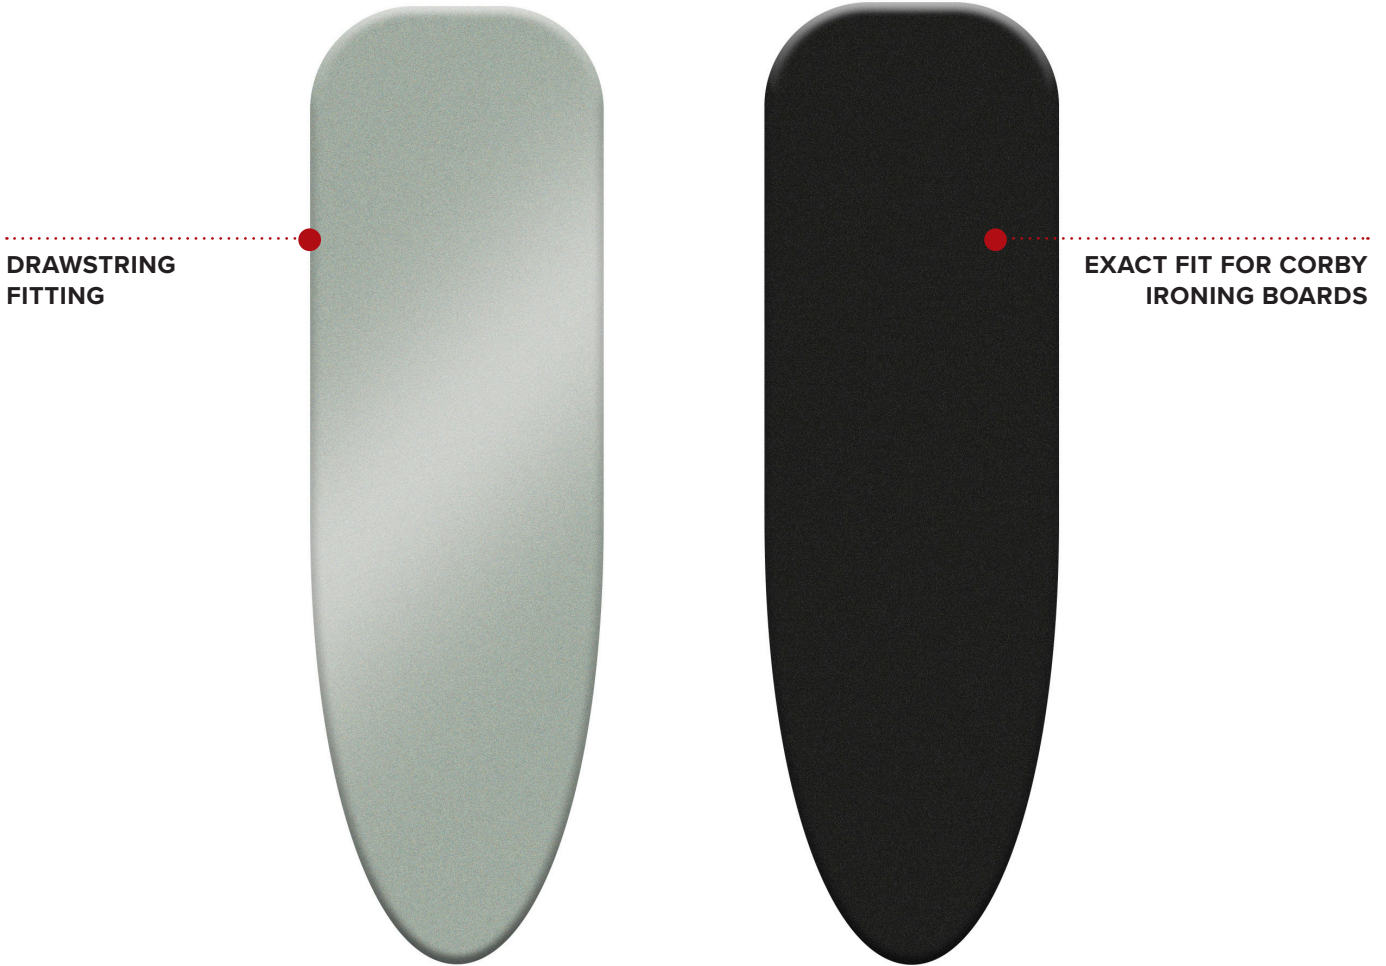

# REPLACEMENT IRONING BOARD COVERS

	BERKSHIRE STANDARD BOARD & CENTRE	BERKSHIRE COMPACT BOARD & CENTRE	OXFORD STANDARD BOARD & CENTRE	CAMBRIDGE COMPACT CENTRE
ALUMINISED COVER	•	•	•	•
BLACK COVER			•	