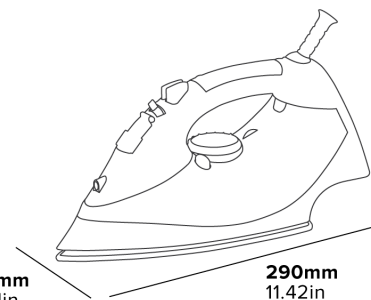

Specification

2000W
220-240V ~ 50/60Hz
1.2kg
Cable length: 3m
330ml water tank
Pack Qty: 6

Options

Black/Grey UK plug
Black/Grey EU plug

3 YEAR ELECTRICAL GUARANTEE

AUTO-OFF 30 SEC

AUTO-OFF 8 MINS

NON-STICK SOLEPLATE

BRITISH DESIGNED

ANTI DRIP

HOTEL SPECIFIED

117mm
4.61in

290mm
11.42in

160mm
6.30in