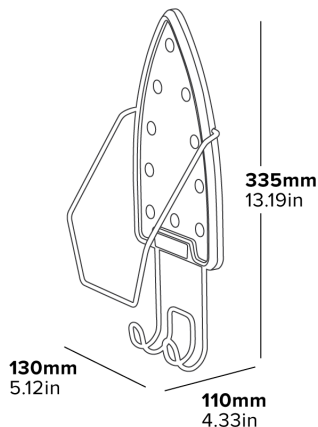

SHERWOOD HOLDER FOR IRON & IRONING BOARD

WALL MOUNTED
Space saving

HEAT RESISTANT RESTING PLATE

FULL SOLEPLATE PROTECTION
To prevent burning

CONCEALED FIXINGS

- Accommodates all Corby irons
- Rigid & Durable construction
- Water & steam resistant
- Supplied with fixings

Specification

0.3kg/0.4kg
Pack Qty: 20

Options

Black/chrome 1200W Sherwood iron
Black/chrome 2000W Sherwood iron

1200 MODEL

2000 MODEL