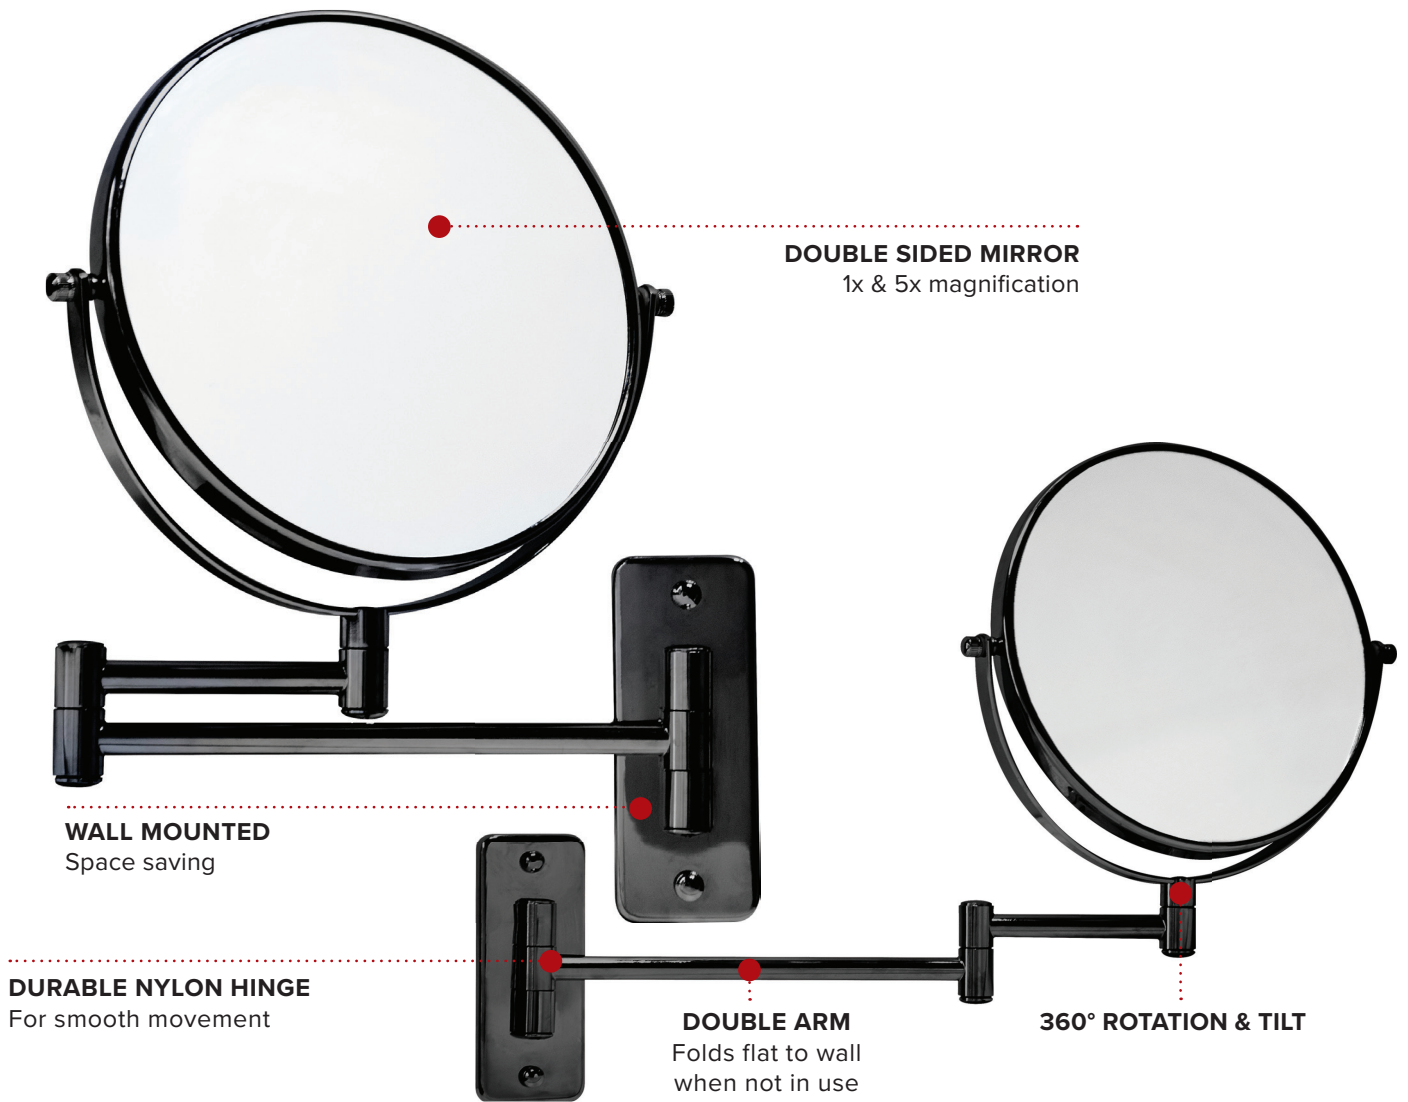

WINCHESTER WALL MOUNTED MIRROR - BLACK CHROME

- Durable chrome finish
- Suitable for Bedrooms & Bathrooms
- Supplied with fixings

Specification
0.8kg / 0.95kg
Pack Qty: 12

Options
Chrome
Black Chrome